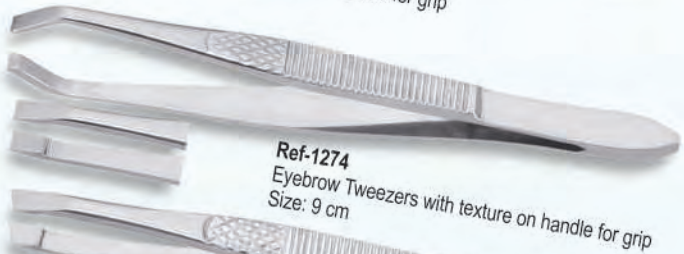

Ref-1275
Eyebrow Tweezers with texture on handle for grip
Size: 9 cm

Ref-1274
Eyebrow Tweezers with texture on handle for grip
Size: 9 cm