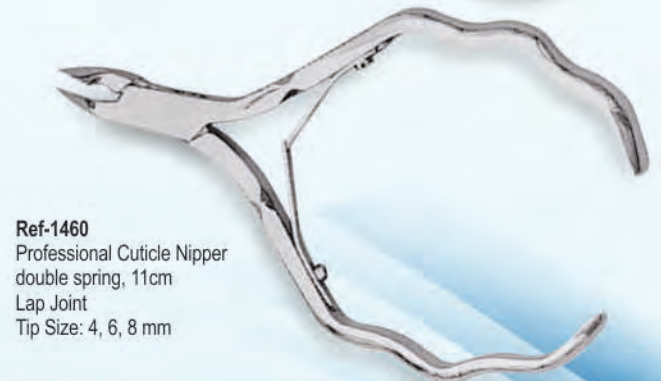

Ref-1457
Russian style professional
Acrylic Nipper double spring
12 cm , Lap Joint
Tip Size: 4, 6, 8, 10 mm

Ref-1453
Professional Cuticle Nipper
double spring, 11cm
Box Joint
Tip Size: 4, 6, 8 mm

Ref-1458
Professional Cuticle Nipper
Double Spring, 11 cm
Box Joint
Tip Size: 4, 6, 8 mm

Ref-1454
Professional Cuticle Nipper
single spring, 10 cm
Box Joint
Tip Size: 4, 6, 8, 10 mm

Ref-1459
Cuticle Nipper Square handle
10cm , Box Joint
Tip Size: 4, 6, 8 mm

Ref-1455
Professional Cuticle Nipper
Roller spring, 10cm
Box Joint
Tip Size: 4, 6, 8 mm