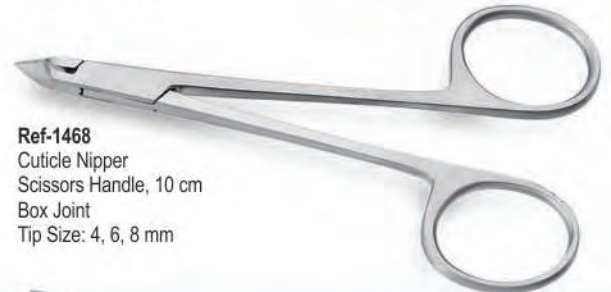

Ref-1460
Professional Cuticle Nipper
double spring, 11cm
Lap Joint
Tip Size: 4, 6, 8 mm

Ref-1461
Professional Cuticle Nipper
Single Spring , 10 cm
Lap Joint
Tip Size: 4, 6, 8, 10 mm

Ref-1467
Professional Cuticle Nipper
Double Spring, 12 cm
Lap Joint
Tip Size: 4, 6, 8 mm

Ref-1462
Professional Cuticle Nipper
Single Spring, 10 cm
Box Joint
Tip Size: 4, 6, 8 mm

Ref-1468
Cuticle Nipper
Scissors Handle, 10 cm
Box Joint
Tip Size: 4, 6, 8 mm

Ref-1463
Professional Cuticle Nipper
Double Spring , 10 cm
Box Joint
Tip Size: 4, 6, 8, 10 mm