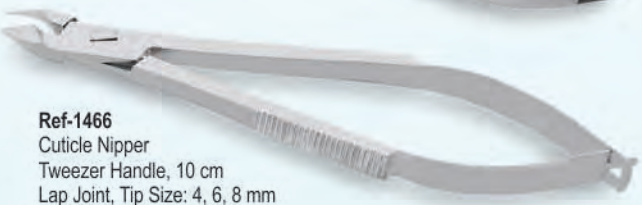

Ref-1465
Professional Cuticle
Nipper Berrel Spring, 10 cm
Lap Joint
Tip Size: 4, 6, 8 mm

Ref-1466
Cuticle Nipper
Tweezer Handle, 10 cm
Lap Joint, Tip Size: 4, 6, 8 mm