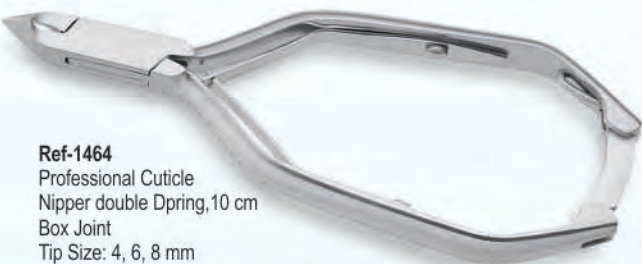

Ref-1464
Professional Cuticle
Nipper double Spring, 10 cm
Box Joint
Tip Size: 4, 6, 8 mm