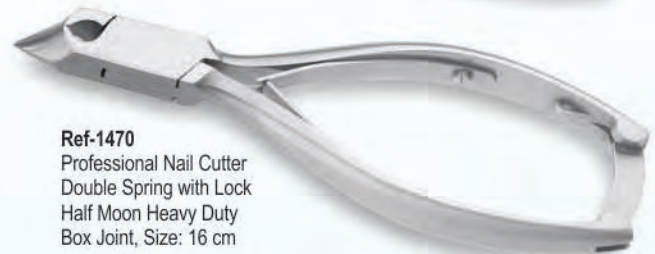

Ref-1469
Professional Nail Cutter
Double Spring with Lock
Full Moon Heavy Duty
Box Joint, Size: 14 cm