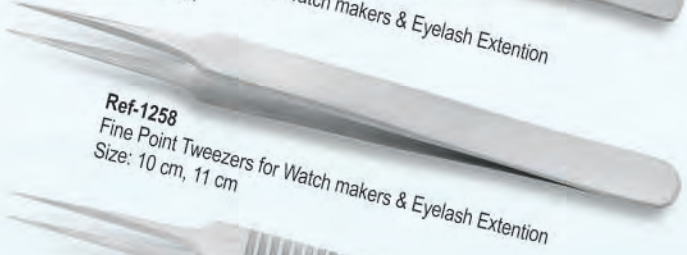

Ref-1259
Fine Point Tweezers for Watch makers & Eyelash Extension
Size: 10 cm