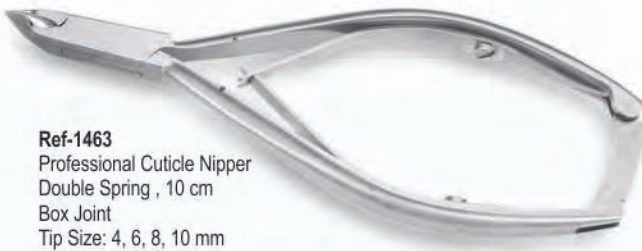

Ref-1463
Professional Cuticle Nipper
Double Spring , 10 cm
Box Joint
Tip Size: 4, 6, 8, 10 mm